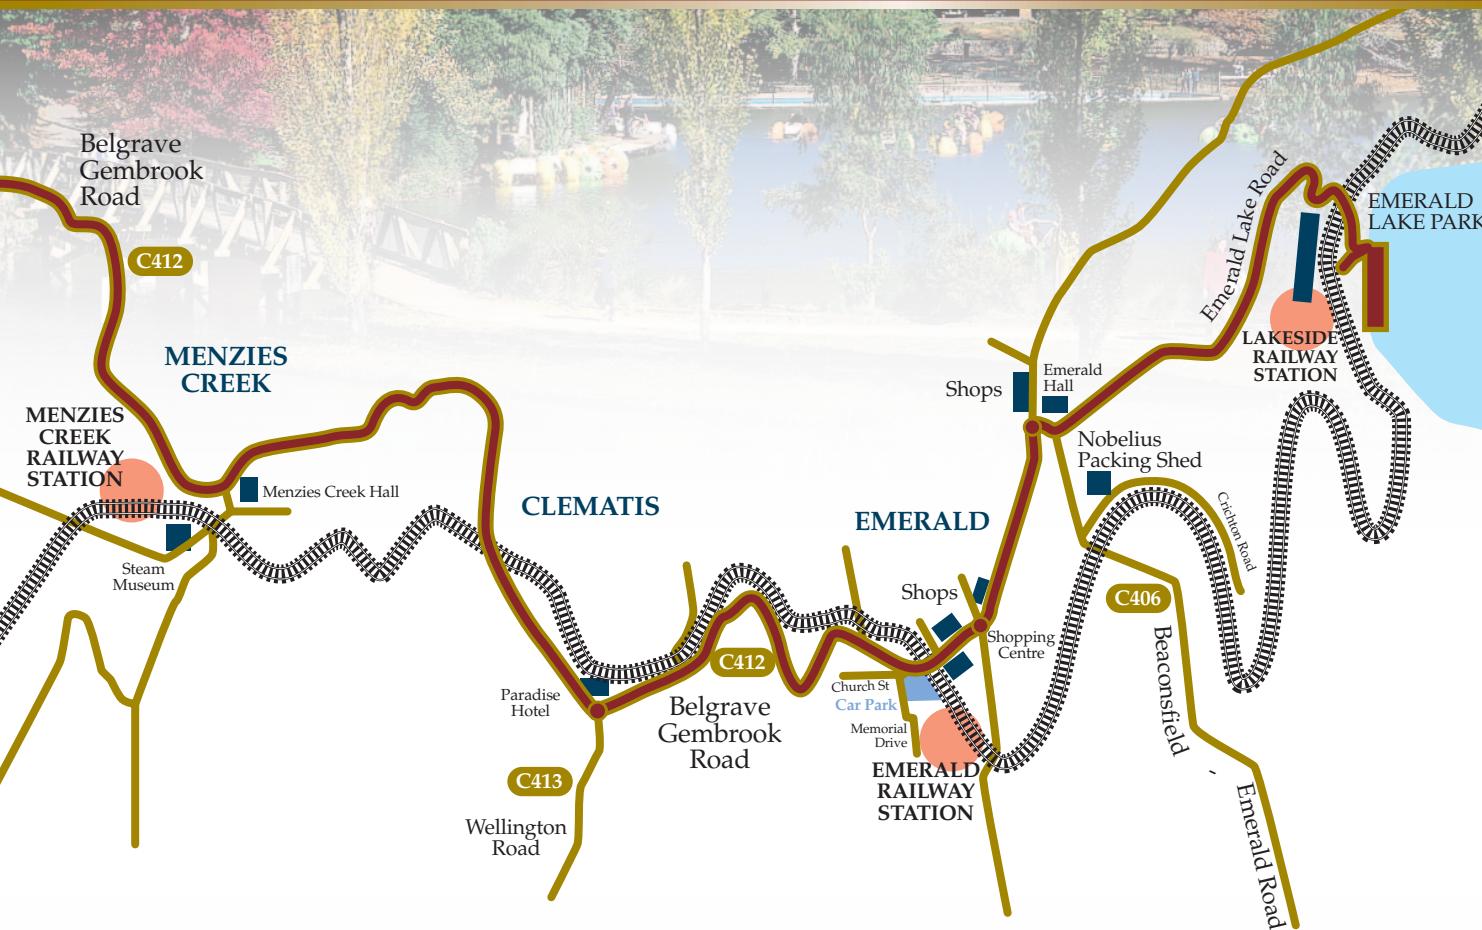

DIRECTIONS TO EMERALD & LAKESIDE STATIONS FROM BELGRAVE

EMERALD STATION

Google Maps: Emerald Puffing Billy Railway
 Address: Puffing Billy Place, Emerald.
 Melway Map: 127 E5

*Follow Belgrave-Gembrook Road to Emerald.
 In Emerald, turn right at the first roundabout into
 Kilwington Drive.
 Turn right again at a second roundabout into
 Puffing Billy Place.*

LAKESIDE STATION

Google Maps: Emerald Lake Park, Emerald
 Address: 55 Emerald Lake Road, Emerald
 Melway Map: 127 K4

*Follow Belgrave-Gembrook Road to Emerald.
 In Emerald, at the second roundabout, turn right into
 Emerald-Beaconsfield Road, then immediately turn
 left into Emerald Lake Road.
 Follow this road into Emerald Lake Park to our
 Lakeside Railway Station.*

MAPS & DIRECTIONS

*To Menzies Creek, Emerald
 and Lakeside Stations
 from Belgrave*

Australia's Favourite Steam Train
WWW.PUFFINGBILLY.COM.AU

Puffing Billy Railway

@puffingbillyrailway

@puffingbillyr

墨尔本普芬比利蒸汽小火车

DIRECTIONS TO MENZIES CREEK STATION FROM BELGRAVE

*Follow Belgrave-Gembrook Road towards Emerald. After driving through Selby, turn right into School Road at the roundabout.
After you've crossed the Puffing Billy railway tracks, Menzies Creek station is located on the left hand side.*